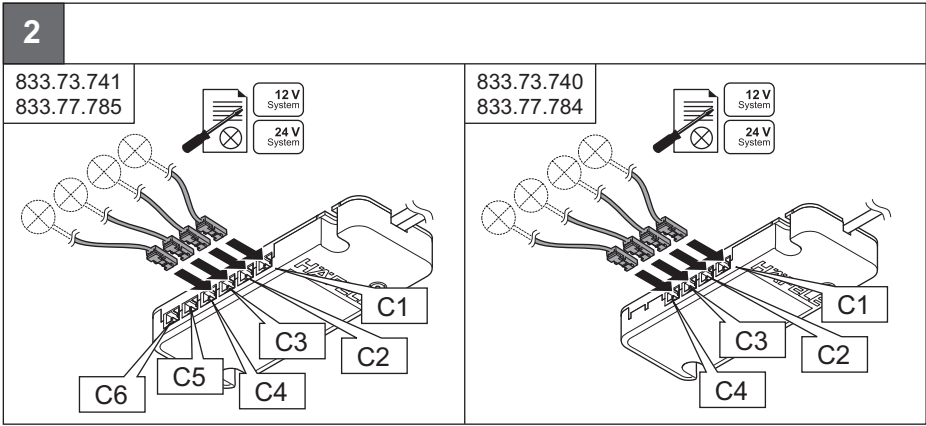

732.26.362

HDE 08/2015