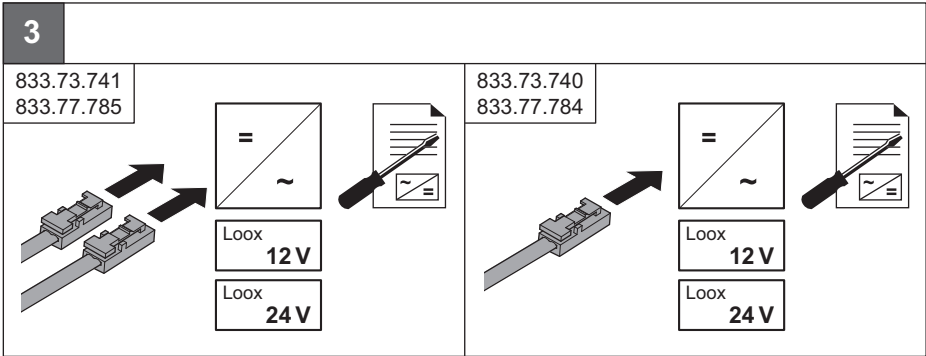

732.26.362

HDE 08/2015