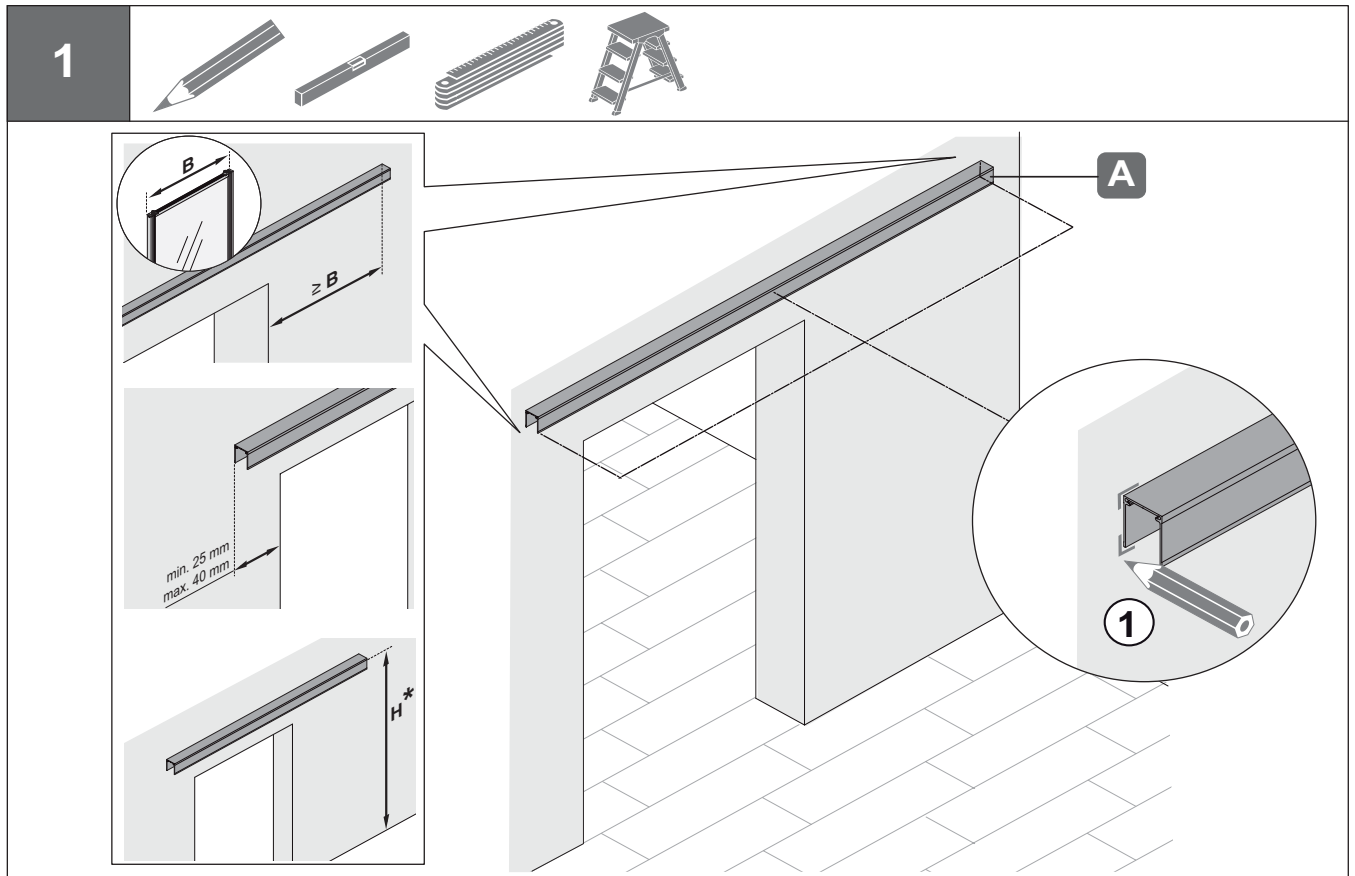

Silent Aluflex Door Installation - Mounting: Barn Door

* Installation height H depends on door dimensions