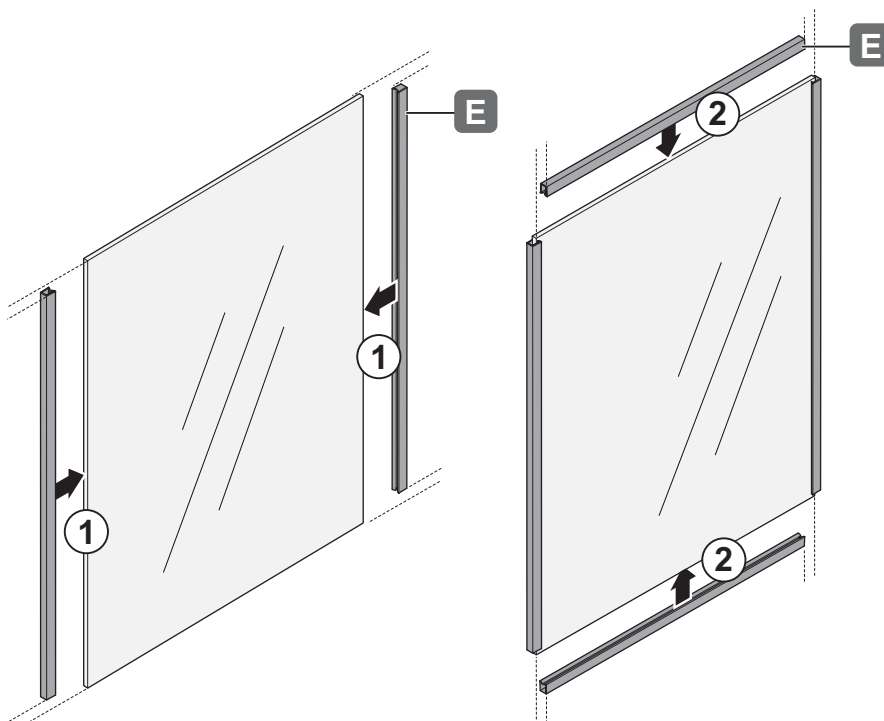

Note:
Gaskets will need to be cut to the appropriate length