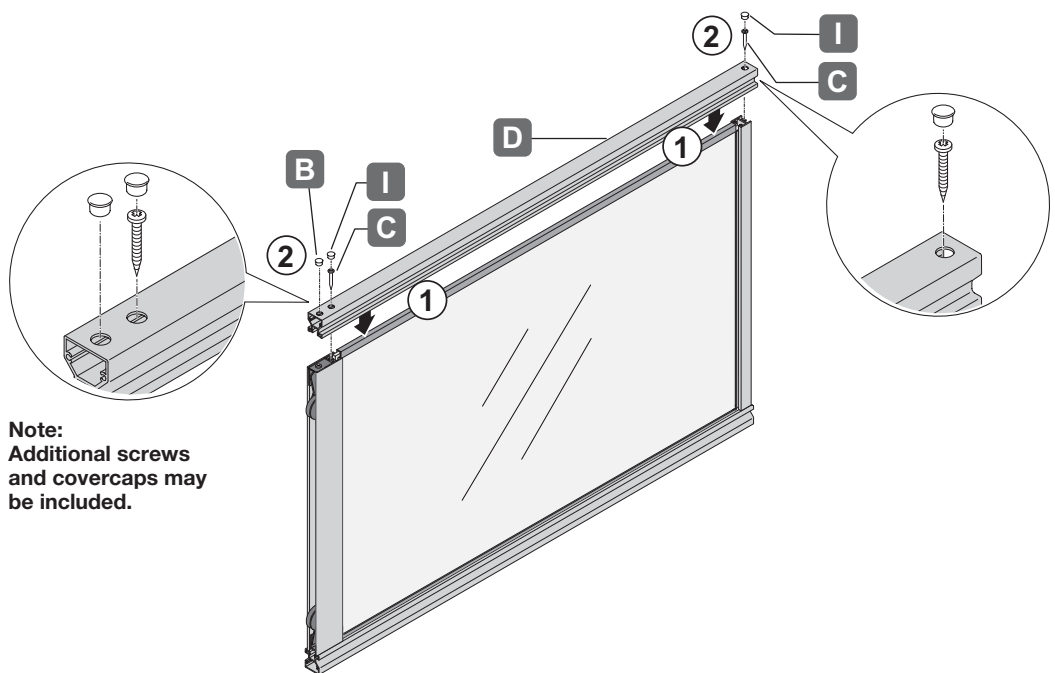

Note:
Additional screws
and covercaps may
be included.