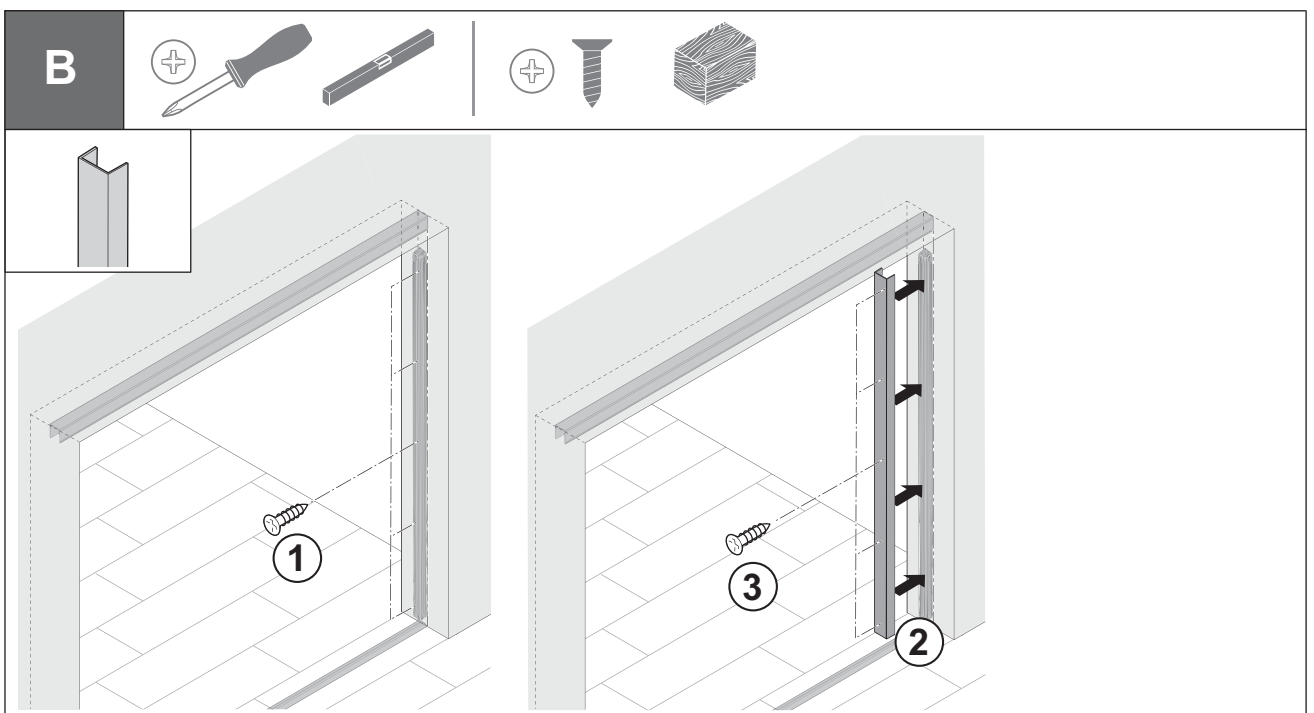

Silent Aluflex Door Accessories

Silent Aluflex Accessories	
Center Door Stopper	A
Wall Compensating Profile	B
Brush Seal	C
Door Follower	D
Fixed Door Panel Components	E
Track Cleaning Brush	F
Soft Closer	G
Decorative Mullion	H
Mullion	I