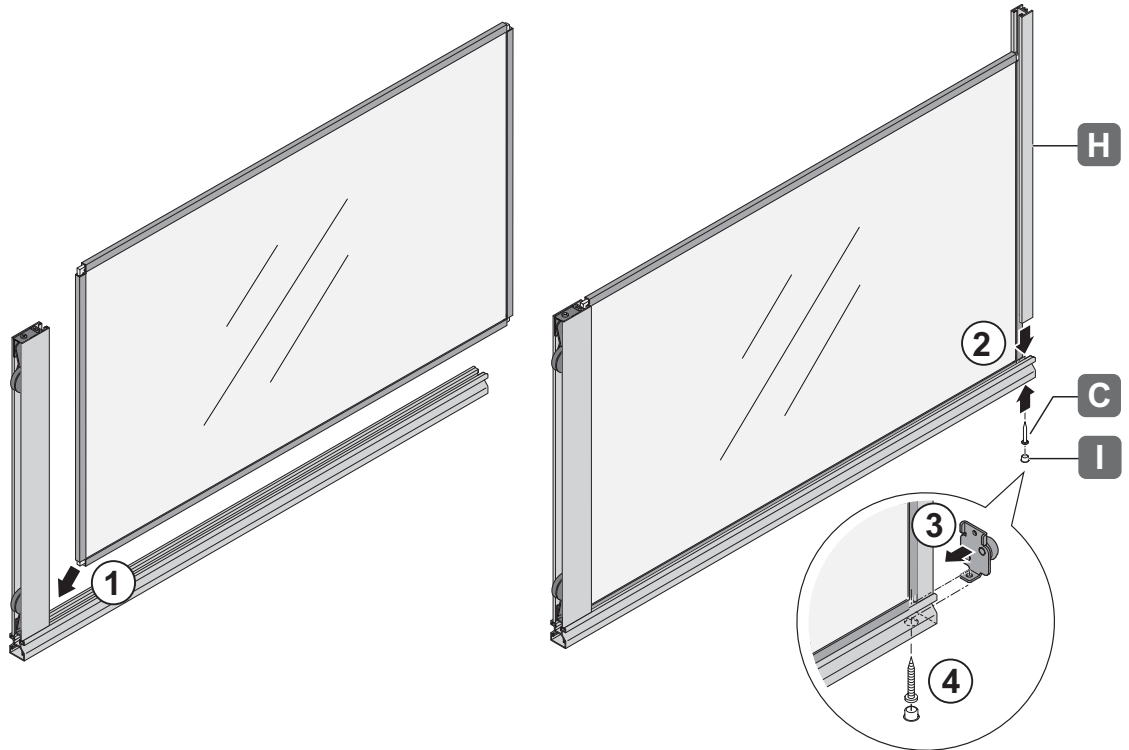

Silent Aluflex Door Assembly

3

4