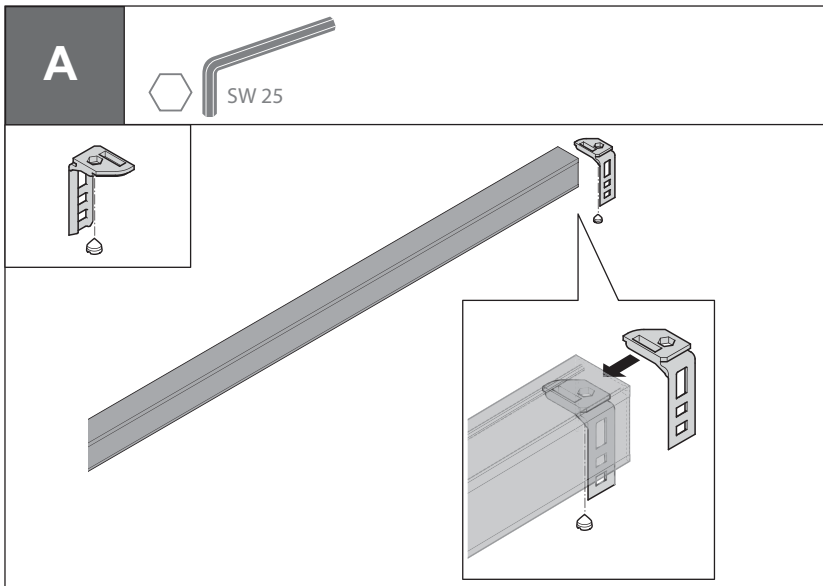

Silent Aluflex Door Accessories

Silent Aluflex Accessories	
Center Door Stopper	A
Wall Compensating Profile	B
Brush Seal	C
Door Follower	D
Fixed Door Panel Components	E
Track Cleaning Brush	F
Soft Closer	G
Decorative Mullion	H
Mullion	I