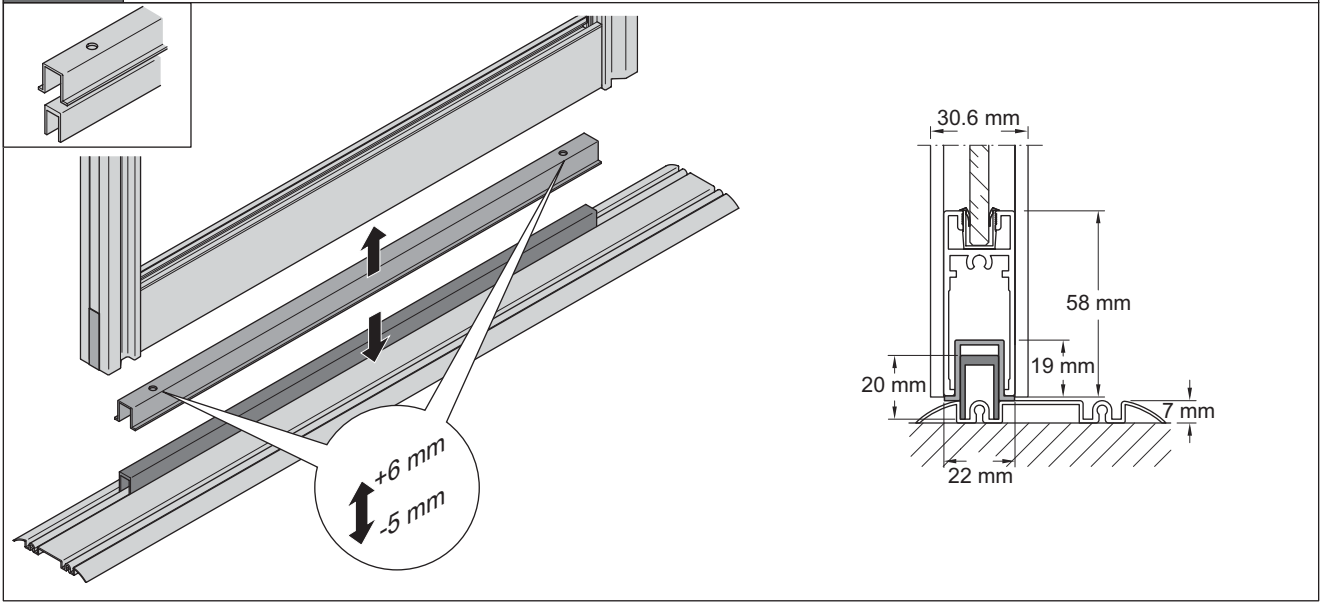

Silent Aluflex Door Accessories

E