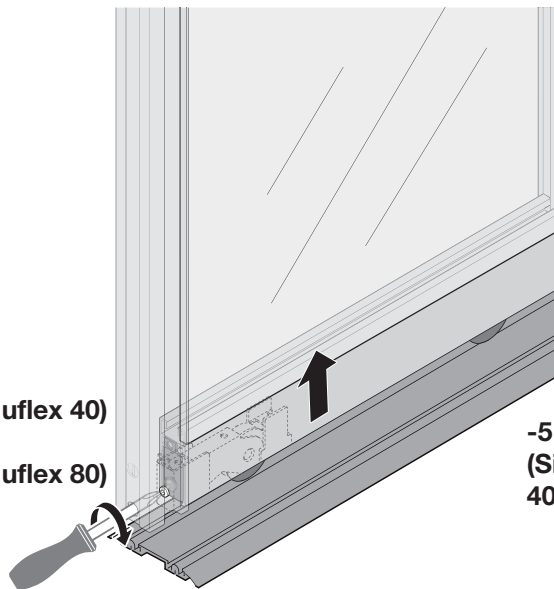

# Silent Aluflex Door Installation - Installing/Removing Door

# Silent Aluflex Door Installation - Adjustment

1

+6 mm  
(Silent Aluflex 40)  
+10 mm  
(Silent Aluflex 80)

-5 mm  
(Silent Aluflex  
40 and 80)