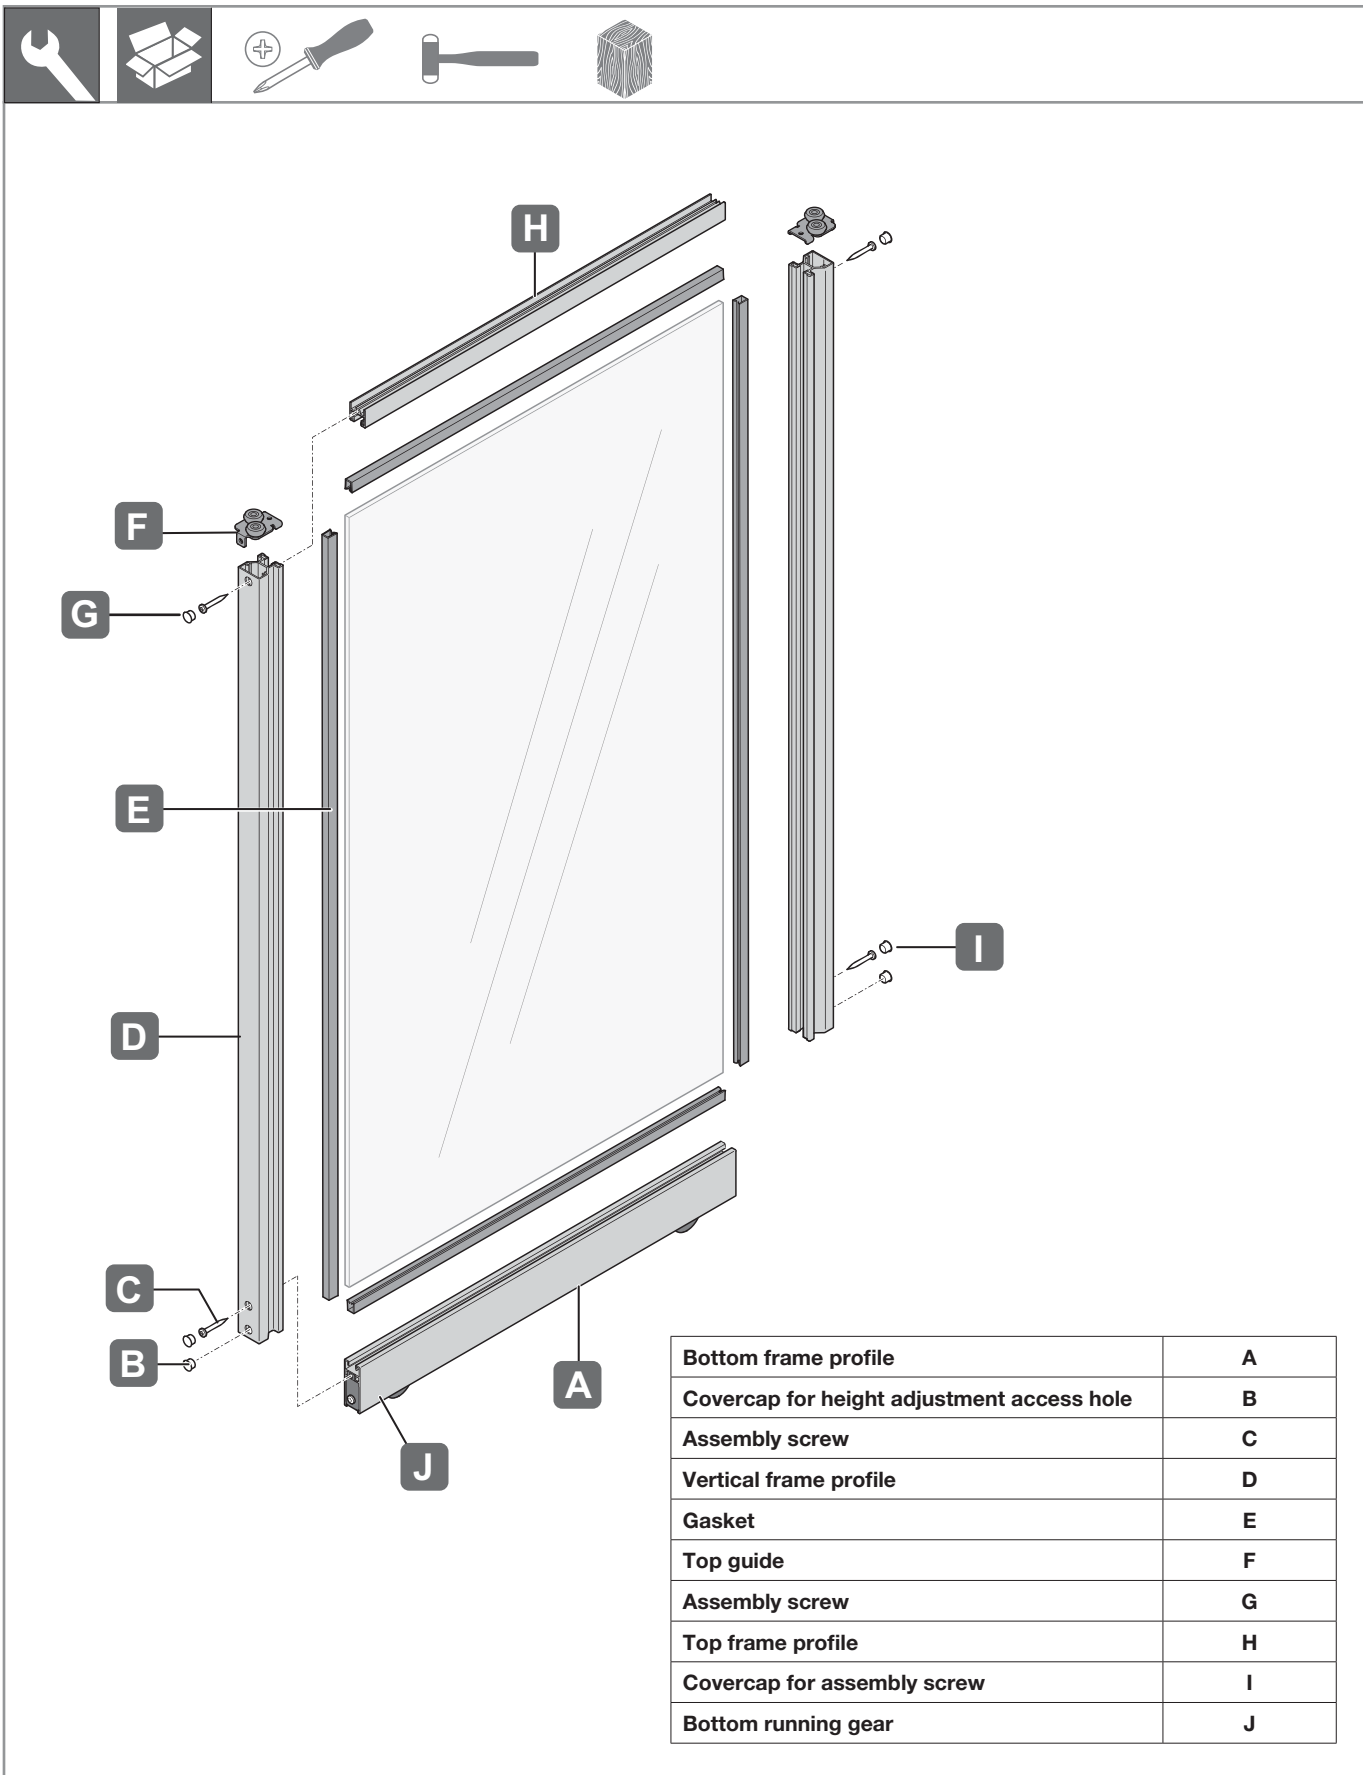

# Silent Aluflex Door Assembly

1

**Note:**  
Insert bottom running gear by sliding into bottom frame profile prior to assembling the vertical frame profile.

**Note:**  
1. Insert screws. Ensure they line up with female screw bosses.  
2. Manually tighten screws until mating profiles make contact.  
3. Turn screwdriver one quarter turn (after mating parts make contact).