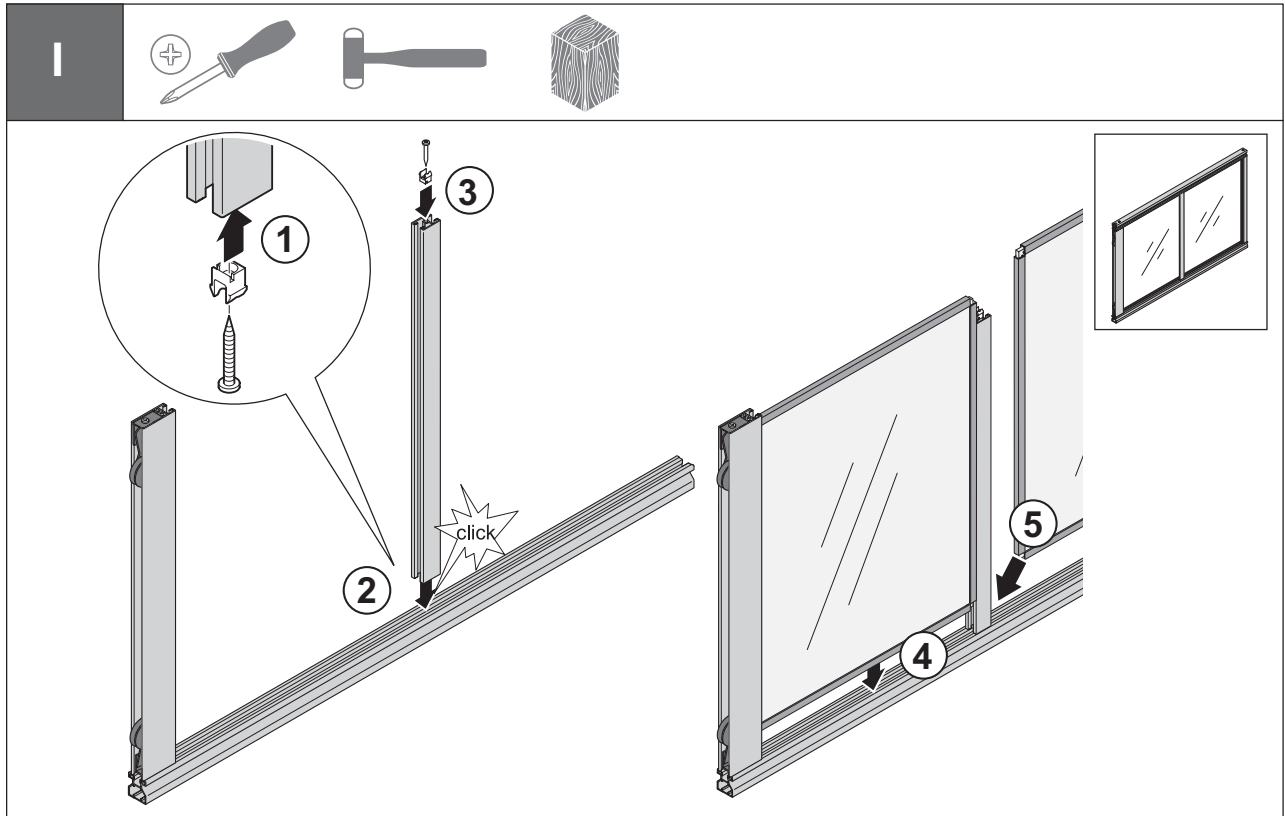

Silent Aluflex Door Accessories

HÄFELE

3901 Cheyenne Drive • P.O. Box 4000 • Archdale, NC 27263
1-800-423-3531 • www.hafele.com