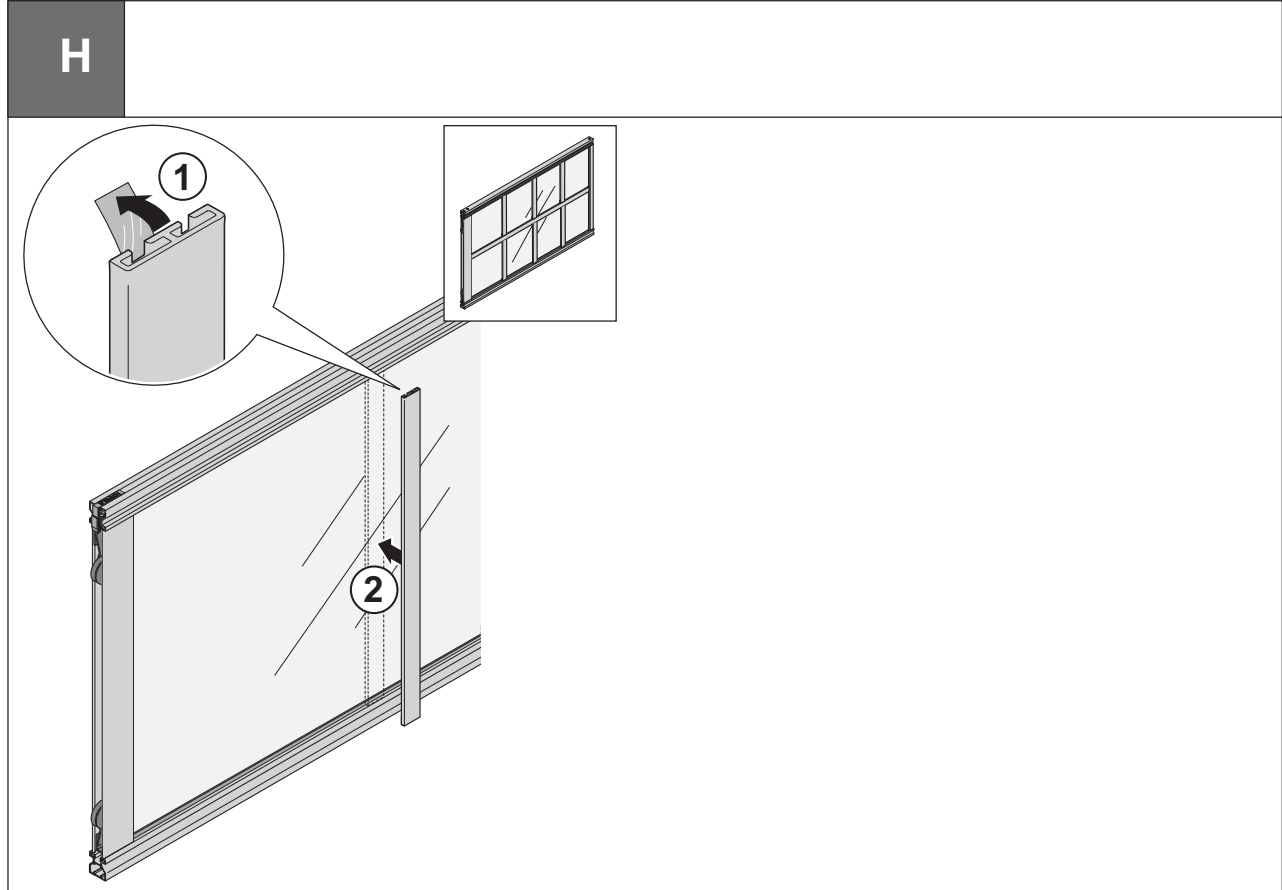

Silent Aluflex Door Accessories