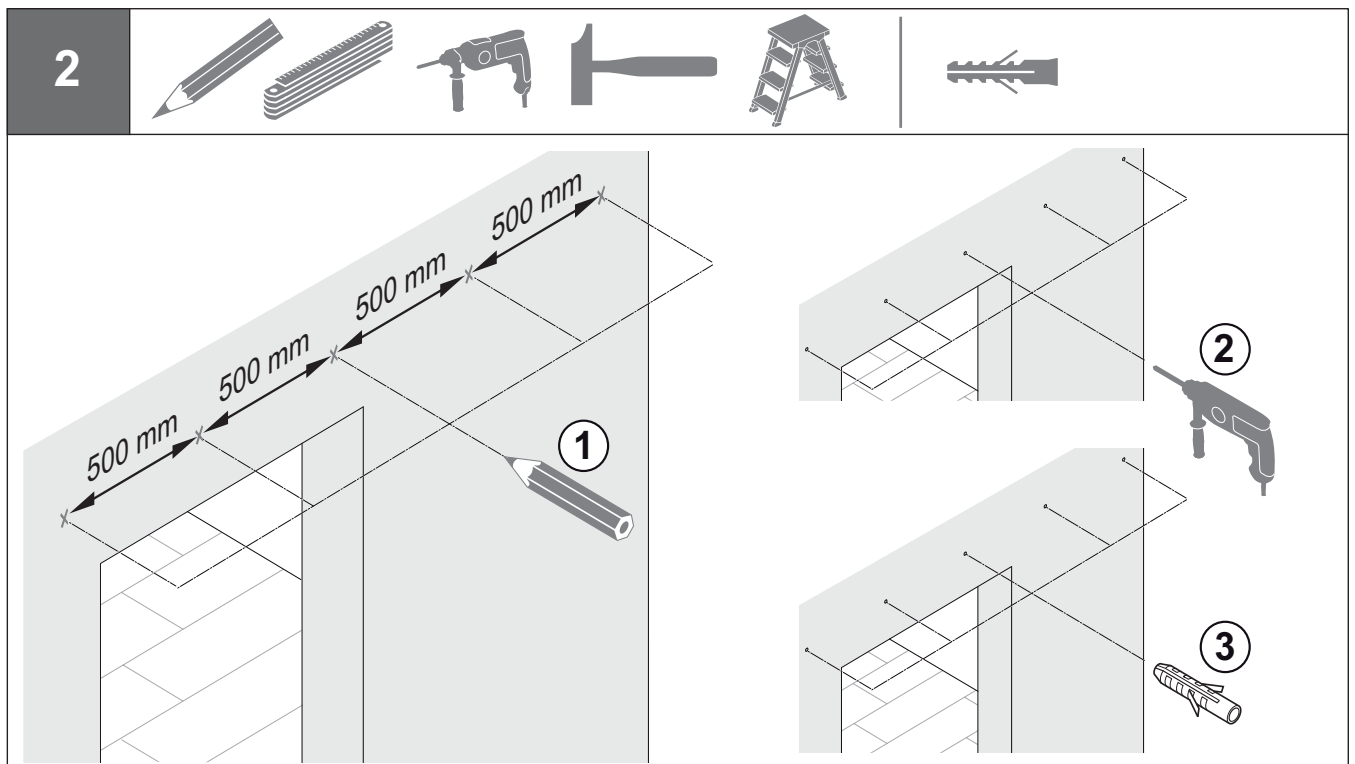

Silent Aluflex Door Installation - Mounting: Barn Door

* Installation height H depends on door dimensions