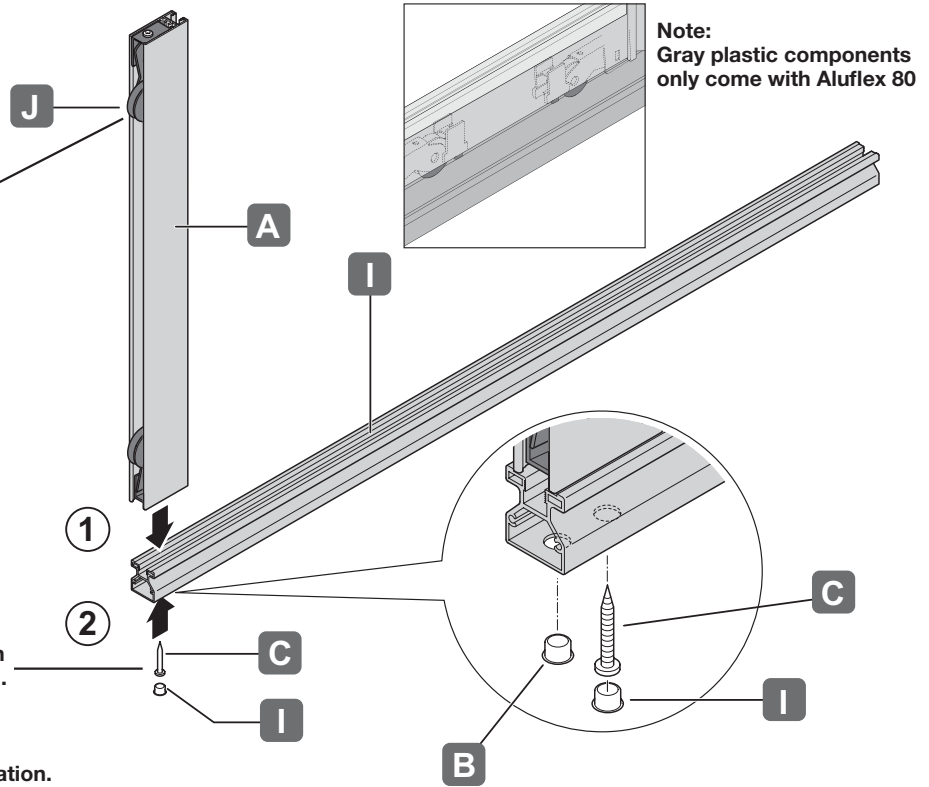

# Silent Aluflex Door Assembly

1

**Note:**  
Insert bottom running gear by sliding into bottom frame profile prior to assembling the vertical frame profile.

**Note:**  
1. Insert screws. Ensure they line up with female screw bosses.  
2. Manually tighten screws until mating profiles make contact.  
3. Turn screwdriver one quarter turn (after mating parts make contact).

**Do Not:**  
1. Over-tighten screws.  
2. Use power tools for screw installation.

**Note:**  
Gray plastic components only come with Aluflex 80

2

**Note:**  
Gaskets will need to be cut to the appropriate length