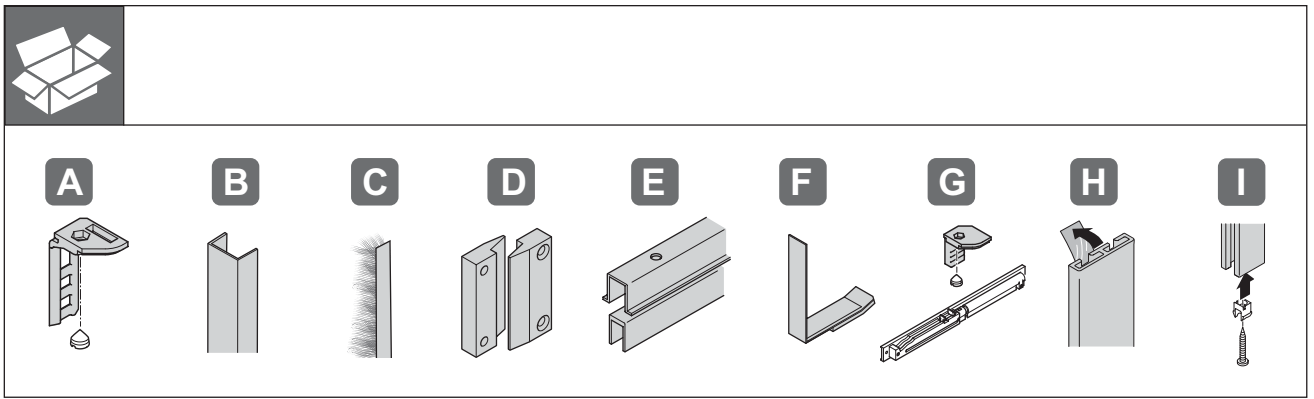

Silent Aluflex Door Accessories

Silent Aluflex Accessories	
Center Door Stopper	A
Wall Compensating Profile	B
Brush Seal	C
Door Follower	D
Fixed Door Panel Components	E
Track Cleaning Brush	F
Soft Closer	G
Decorative Mullion	H
Mullion	I