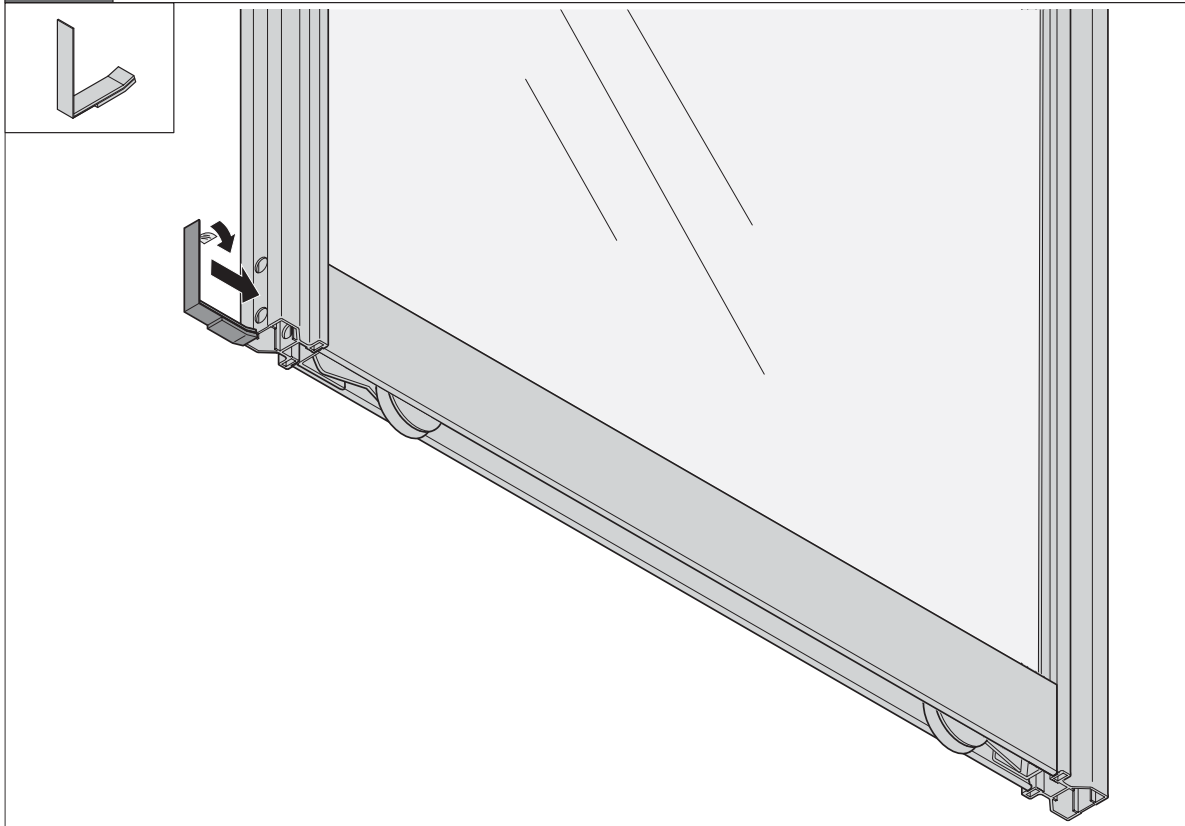

Silent Aluflex Door Accessories

E

F